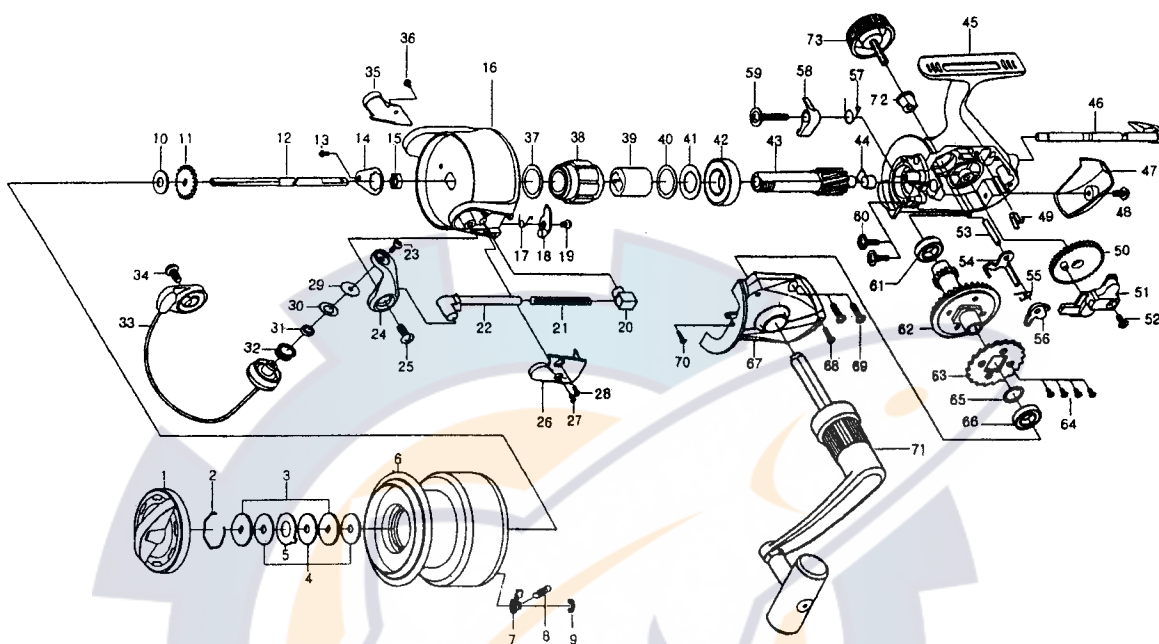

LAGUNA 4500 / 5000

Key No.	Parts No.	Parts Name	Key No.	Parts No.	Parts Name
1	E54-5501	DRAG KNOB	40	F71-1801	BALL BEARING WASHER A
2	171-7701	DRAG WASHER RET	41	F71-1701	BALL BEARING WASHER B
3	L03-1301	KEY WASHER	42	L03-6401	BALL BEARING B
4	373-3711	DRAG WASHER	43	E54-2001	PINION GEAR
5	B89-9501	EARED WASHER	44	B88-0001	PINION COLLAR
2-9	E54-5201	SPOOL	45	E54-1601	BODY
2-9	E54-6601	SPOOL (EXTRA)	46	E54-1801	A/R LEVER
7	B07-8201	CLICK PAWL	47	E54-3501	REAR COVER
8	145-2101	CLICK SPRING	48	F21-2201	REAR COVER SCREW
9	320-1402	CLICK RET	49	E54-1701	A/R CAM SPRING
10	L00-3400	SPOOL WASHER	50	E54-2201	OSC GEAR
11	L02-1401	CLICK GEAR	51	E54-2301	OSC SLIDER
12	E54-3301	MAIN SHAFT	52	351-8901	OSC SLIDER SCREW
13	L01-1702	ROTOR NUT HOLD PLT SCREW	53	E54-2501	A/R CAM SHAFT
14	F58-9801	ROTOR NUT HOLD PLT	54	E54-2401	A/R CAM
15	340-8301	ROTOR NUT	55	E54-2601	A/R PAWL SPRING A
16	E54-3601	ROTOR	56	E54-3001	A/R PAWL A
17	F72-3301	BAIL TRIP LEVER SPRING	57	F72-1701	A/R PAWL SPRING B
18	F71-2601	BAIL TRIP LEVER	58	E54-2101	A/R PAWL B
19	E80-0802	BAIL TRIP LEVER SCREW	59	F75-4101	A/R PAWL SCREW
20	E80-8901	BAIL SPRING HOLDER	60	L01-1601	BEARING RET SCREW
21	E54-3901	BAIL SPRING	61	B54-6001	BALL BEARING C
22	E80-8706	BAIL SPRING SHAFT	62	E54-2701	DRIVE GEAR
23	F60-7301	LINE ROLLER SCREW	63	E54-2801	A/R RATCHET
24	E54-4001	BAIL ARM	64	E54-2901	A/R RATCHET SCREW
25	E00-7601	BAIL ARM SCREW	65	371-2824	DRIVE GEAR WASHER
26	E54-4101	BAIL SPRING COVER	66	B54-6001	BALL BEARING D
27	G25-7301	BAIL SPRING COVER SCREW A	67	E54-3401	SIDE COVER
28	E24-8101	BAIL SPRING COVER SCREW B	68	E13-0501	SIDE COVER SCREW A
29	F44-6302	LINE ROLLER COLLAR	69	B83-5002	SIDE COVER SCREW B
30	F44-6202	LINE ROLLER WASHER	70	G25-7301	SIDE COVER SCREW C
31	F05-5601	BALL BEARING A	71	E54-4501	HANDLE
32	F45-4902	LINE ROLLER	72	F73-1601	HANDLE COLLAR
33	E54-4201	BAIL	73	L00-9111	HANDLE SCREW
34	E00-7601	BAIL HOLDER SCREW			
35	E54-4401	BAIL HOLDER COVER			
36	E24-8101	BAIL HOLDER COVER SCREW			
37	F71-1801	ROLLER CLUTCH WASHER			
38	F72-2601	ROLLER CLUTCH			
39	F70-9801	SPACING SLEEVE			

LA5000 SPECIAL PARTS

Key No.	Parts No.	Parts Name
2-9	E54-6001	SPOOL
2-9	E54-6901	SPOOL (EXTRA)